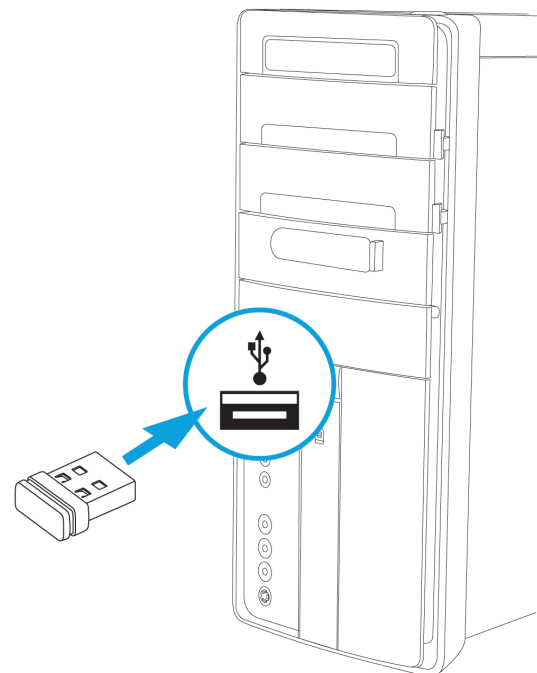

Wireless Keyboard K5510

Quick Start Guide

無線滑鼠 K5510

無線滑鼠 K5510

704326-B21

1

2

- | | | | |
|--|-------------|--|------------|
| | Mute | | Replay |
| | Volume Up | | Rewind |
| | Volume Down | | Stop |
| | Sleep | | Play/Pause |
| | WWW Home | | FF |
| | | | Skip |