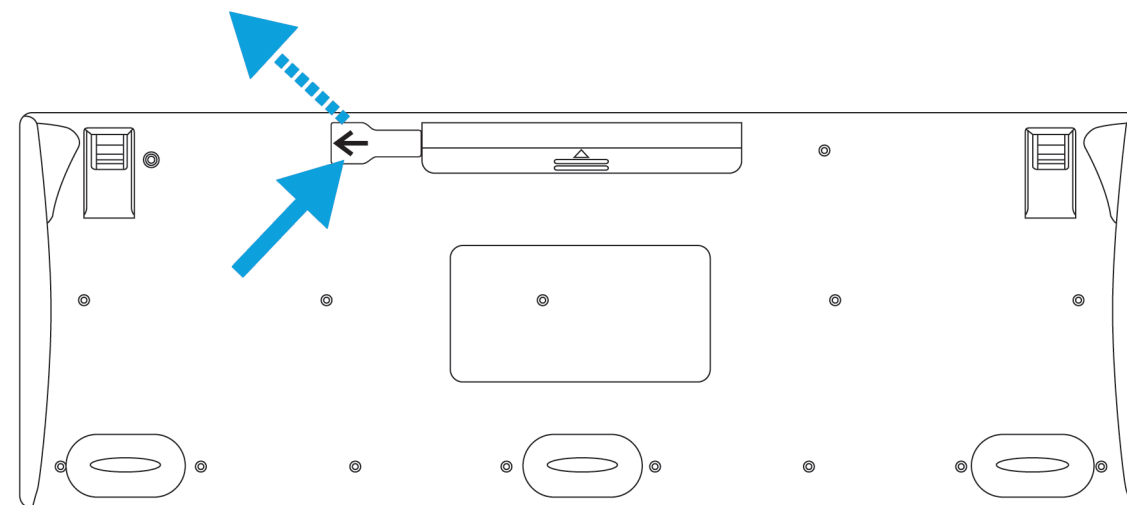

Wireless Keyboard K5510

Quick Start Guide

無線滑鼠 K5510

無線滑鼠 K5510

704326-B21

1

2

- | | | | |
|--|-------------|--|------------|
| | Mute | | Replay |
| | Volume Up | | Rewind |
| | Volume Down | | Stop |
| | Sleep | | Play/Pause |
| | WWW Home | | FF |
| | | | Skip |