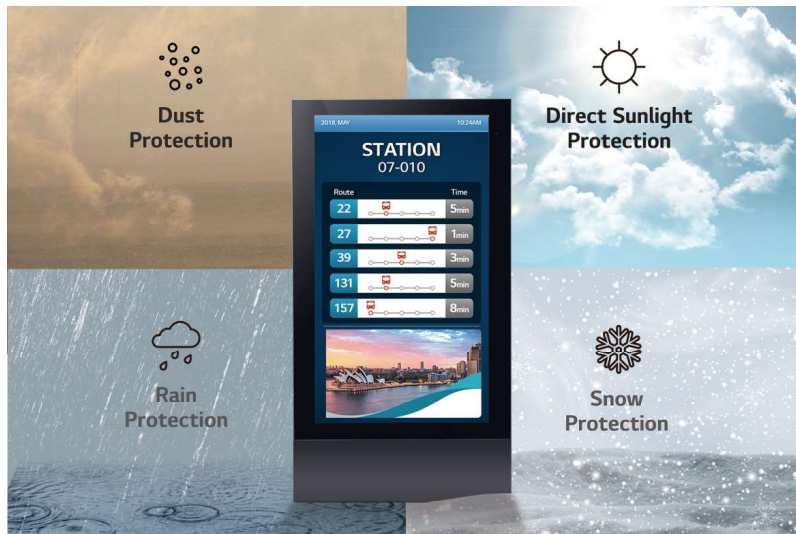

## Visible with Polarized Sunglasses

QWP\* enables clear visibility even when the viewer is wearing polarized sunglasses.

\* Quarter Wave Plate

## Secured Protection with IP56 Design

The display is sealed with IP56 design for reliable operation. It's designed to be not only waterproof but also weatherproof against the damaging effects of the sun, rain, snow, dust and wind, an essential feature for outdoor application.