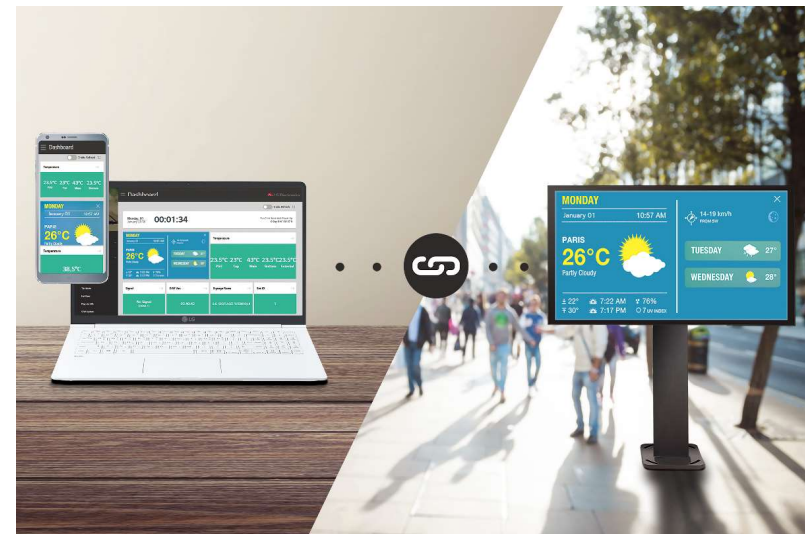

* The image is for illustrative purposes only