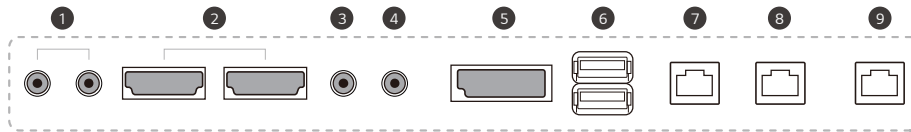

\* The image is for illustrative purposes only

55XE4F

49XE4F

CONNECTIVITY

- ① SPEAKER OUT    ④ RS232C OUT    ⑦ LAN IN
- ② HDMI IN        ⑤ DP IN         ⑧ LAN OUT
- ③ RS232C IN      ⑥ USB IN        ⑨ HDBaseT IN