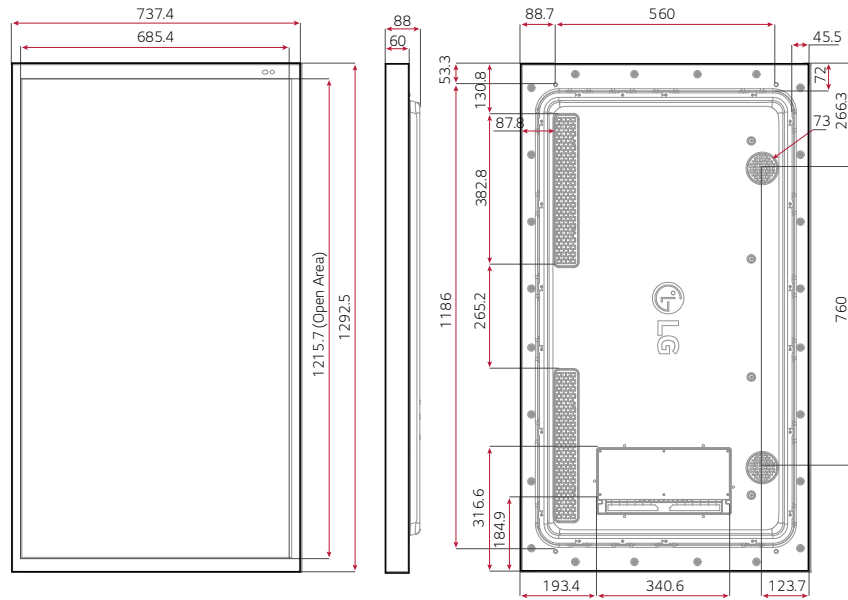

\* The image is for illustrative purposes only

55XE4F

49XE4F

CONNECTIVITY

- ① SPEAKER OUT    ④ RS232C OUT    ⑦ LAN IN
- ② HDMI IN        ⑤ DP IN         ⑧ LAN OUT
- ③ RS232C IN      ⑥ USB IN        ⑨ HDBaseT IN