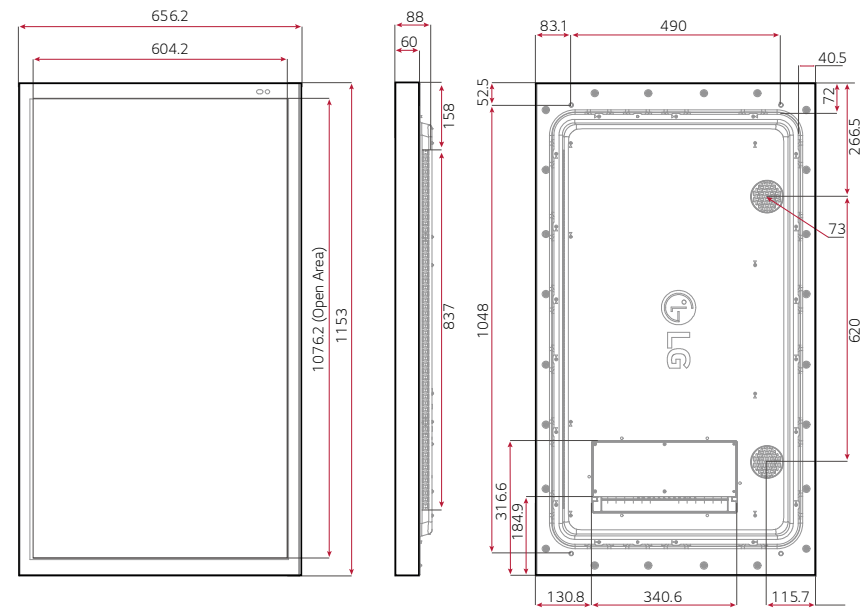

\* The image is for illustrative purposes only

55XE4F

49XE4F

CONNECTIVITY

- ① SPEAKER OUT    ④ RS232C OUT    ⑦ LAN IN
- ② HDMI IN        ⑤ DP IN         ⑧ LAN OUT
- ③ RS232C IN      ⑥ USB IN        ⑨ HDBaseT IN