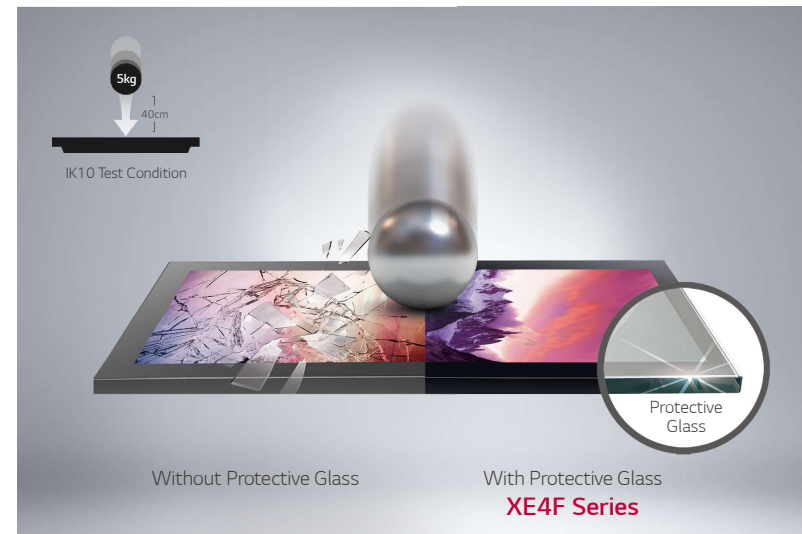

Protective Glass (IK10 Certified)

The tempered and laminated front glass ensures optimum protection from outdoor extremities, resulting in minimal to no damage from external impacts.