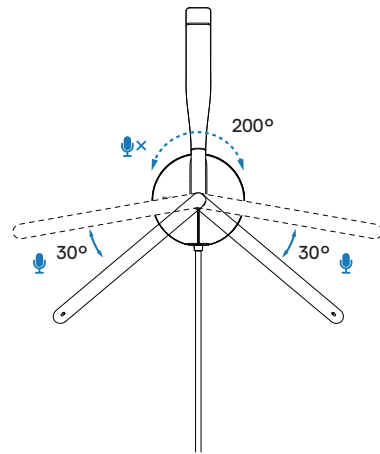

Dell Wired Headset WH3024

Quick Start Guide

↓ Dell.com/support/dpem

Dell.com/support/WH3024
Regulatory Model: HS2401

0YCJV7A00