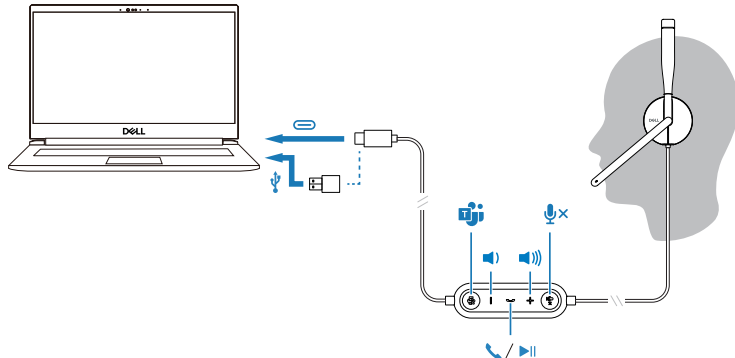

Dell Wired Headset WH3024

Quick Start Guide

↓ Dell.com/support/dpem

Dell.com/support/WH3024
Regulatory Model: HS2401

0YCJV7A00