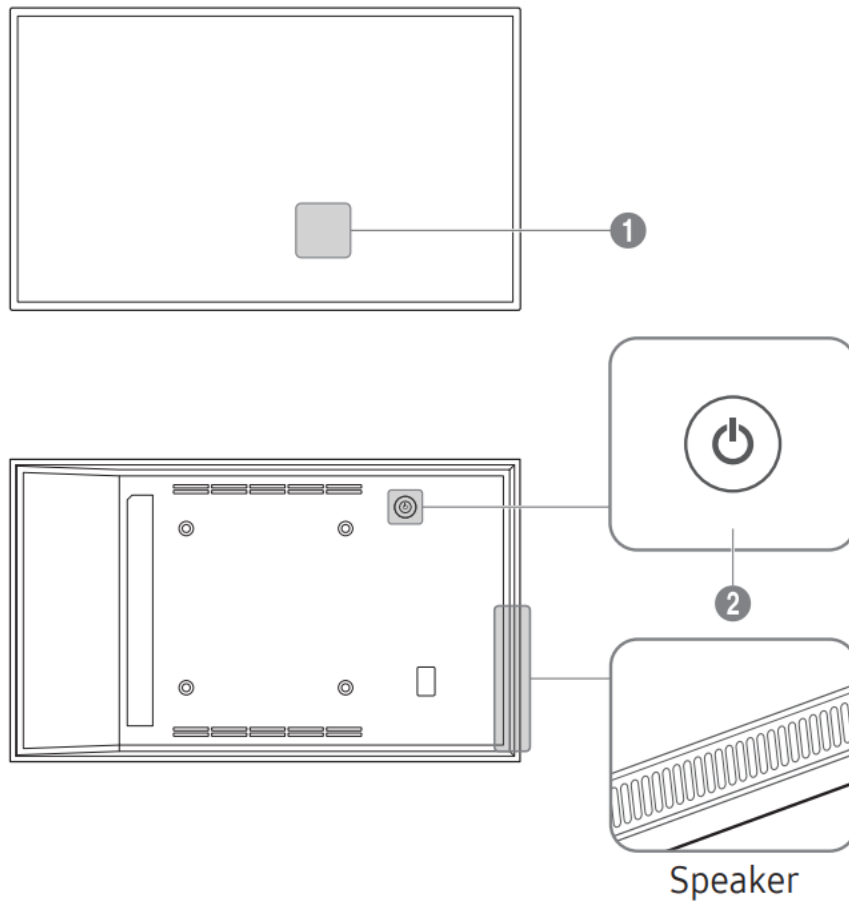

Checking the Components

1. Quick Setup Guide
2. Warranty card (Not available in some locations)
3. Regulatory guide
4. Power cord
5. AC/DC adapter
6. Batteries (AAA x 2) (Not available in some locations)
7. Remote Control
8. RS232C adapter
9. STAND-BAR x 2
10. TOUCH OUT cable (Supported model: QB13R-TM)

Contact the vendor where you purchased the product if any components are missing. Components may not be supported depending on the model or geographical area.

Using the STAND-BAR

Place the product with the face down on top of the protective cloth or cushion.
Insert the bar into a slot on the product and then turn to fasten.

Parts

1. Remote sensor

Press a button on the remote control pointing at the sensor on the front of the product to perform the corresponding function.

* Using other display devices in the same space as the remote control of this product can cause the other display devices to be inadvertently controlled.

2. Power button

Turns the product on or off.

Ports

1. Outputs sound to an audio device via an audio cable.
2. Connects to MDC using an RS232C adapter.
3. Connect to a USB memory device.
 - * The USB ports on the product accept a maximum constant current of 1.0A. If the maximum value is exceeded, USB ports may not work.
4. Connects to MDC and the Internet using a LAN cable. (10/100 Mbps)
 - * Use Cat7(*STP Type) cable for the connection.
 - Shielded Twist Pair.
5. Connects to a source device using a HDMI cable or HDMI-DVI cable.
6. Connects to a PC using a TOUCH OUT cable to enable touch functions.
 - * Supported model: QB13R-TM
7. Connects to the AC/DC adapter.