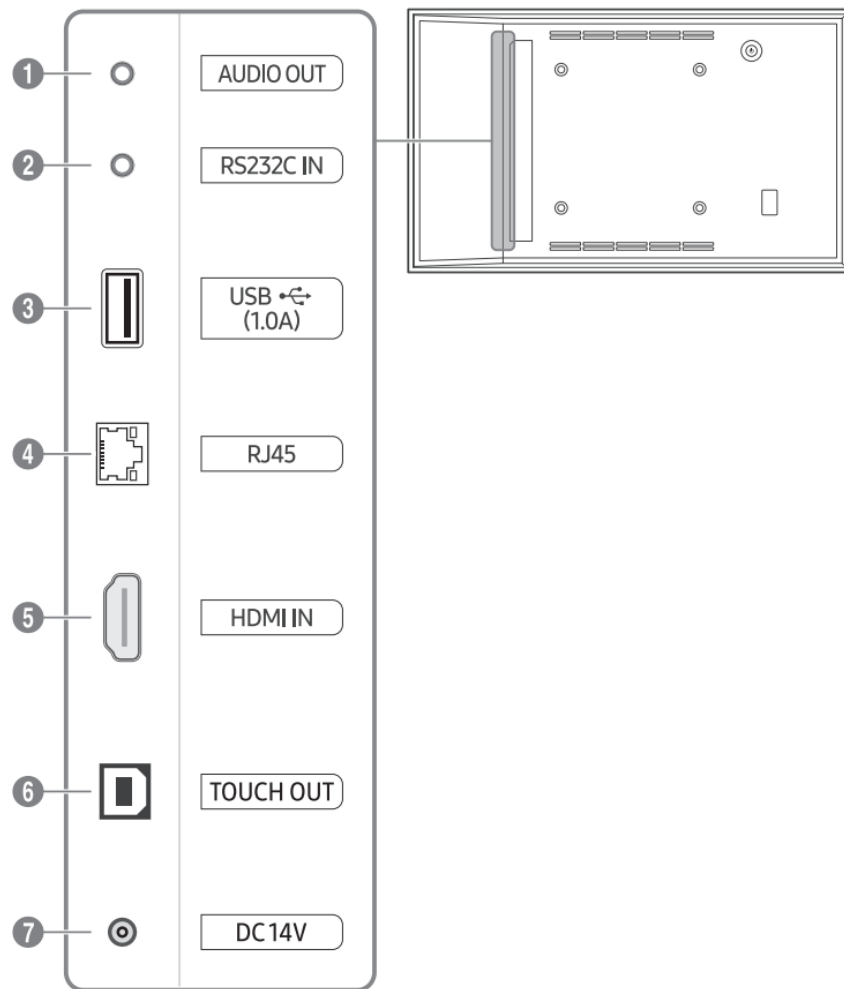

Contact the vendor where you purchased the product if any components are missing. Components may not be supported depending on the model or geographical area.

Using the STAND-BAR

Place the product with the face down on top of the protective cloth or cushion.
Insert the bar into a slot on the product and then turn to fasten.

Parts

1. Remote sensor

Press a button on the remote control pointing at the sensor on the front of the product to perform the corresponding function.

* Using other display devices in the same space as the remote control of this product can cause the other display devices to be inadvertently controlled.

2. Power button

Turns the product on or off.

Ports

1. Outputs sound to an audio device via an audio cable.
2. Connects to MDC using an RS232C adapter.
3. Connect to a USB memory device.
 - * The USB ports on the product accept a maximum constant current of 1.0A. If the maximum value is exceeded, USB ports may not work.
4. Connects to MDC and the Internet using a LAN cable. (10/100 Mbps)
 - * Use Cat7(*STP Type) cable for the connection.
 - Shielded Twist Pair.
5. Connects to a source device using a HDMI cable or HDMI-DVI cable.
6. Connects to a PC using a TOUCH OUT cable to enable touch functions.
 - * Supported model: QB13R-TM
7. Connects to the AC/DC adapter.