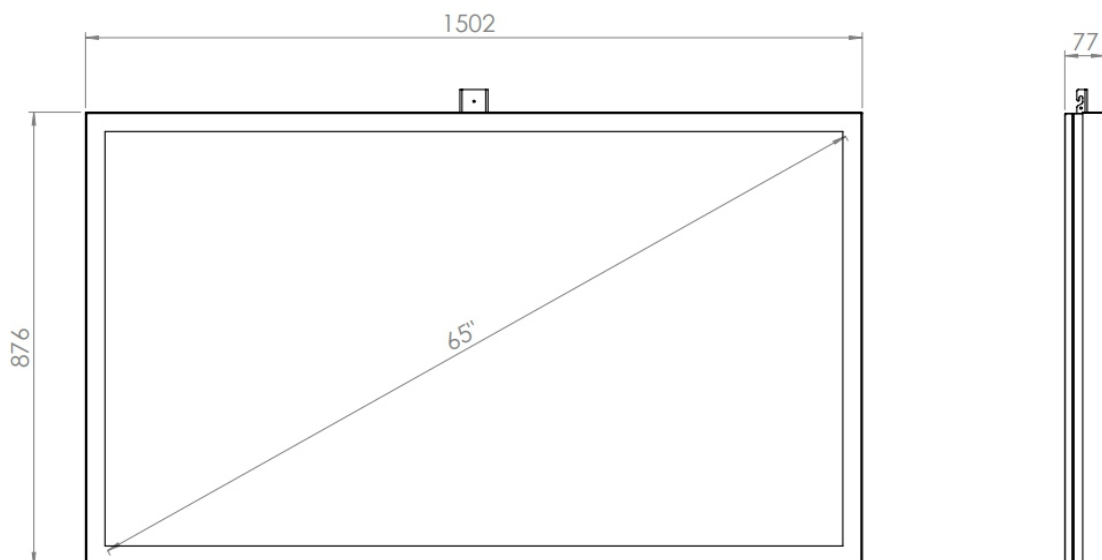

TECHNICAL DRAWING