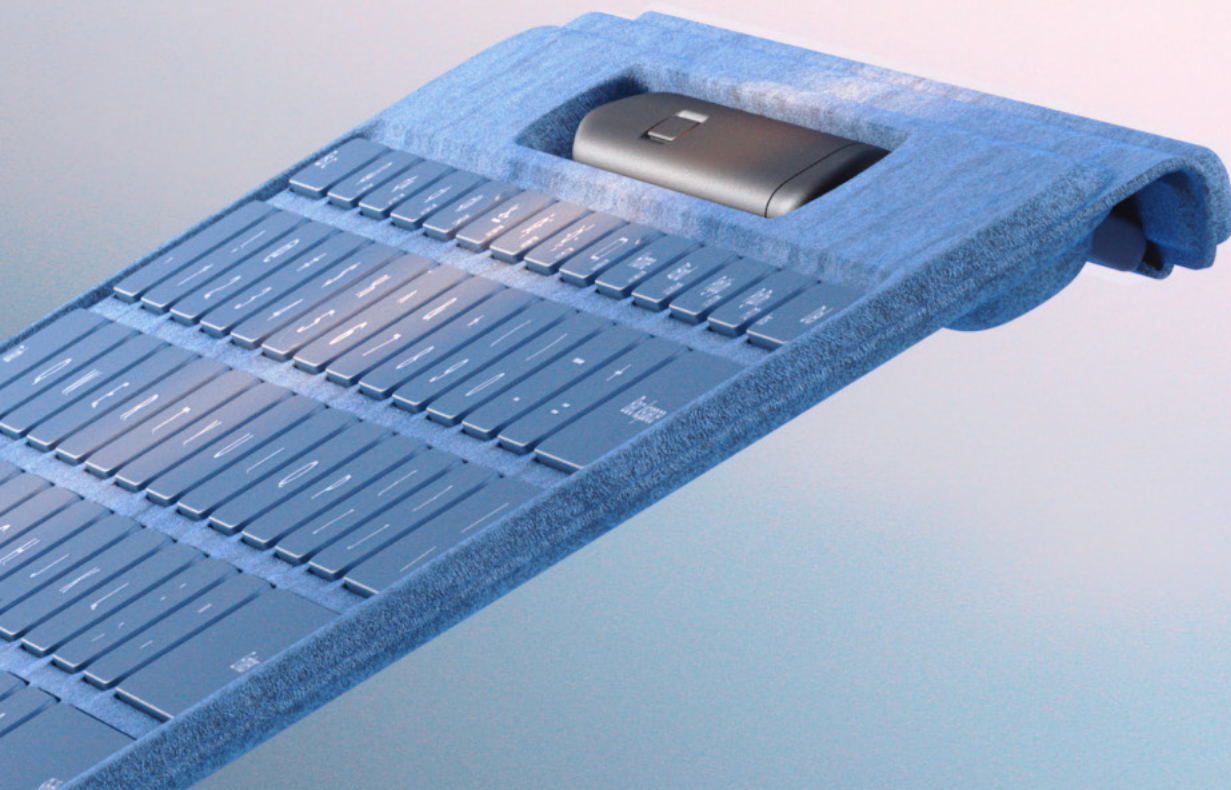

Serviceability

[Replaceable components and self-repair information](#)

Introducing...

Surface Pro Flex Keyboard

The ultimate Pro keyboard for unrivalled flexibility

Surface Pro Flex Keyboard unlocks new levels of flexibility for Pro. Designed to be used either attached to your Pro for the ultimate laptop set-up or detached as a standalone keyboard for unrivalled flexibility.

A new era of flexibility

Surface Pro Flex Keyboard is designed to be used both attached and detached. Elevate your productivity and comfort by positioning your device and keyboard where they suit you.

Industry leading details