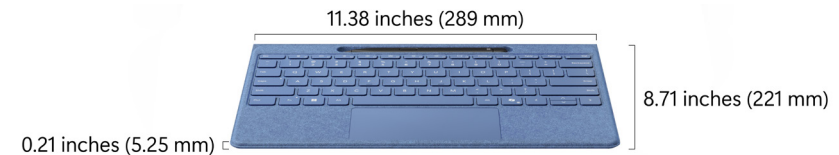

Size and Weight

Length: 11.38 inches (289 mm)
Width: 8.71 inches (221 mm)
Height: 0.21 inches (5.25 mm)
Weight: 0.75 lbs (340 g)

Battery life

Up to 41 hours of continuous typing while detached³⁴

Accessibility